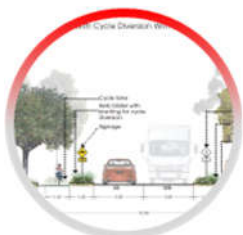

PAMPS & Pedestrian Audits

- Manly Town Centre PAMP
- Cessnock PAMP
- Top Ryde PAMP
- Central Coast PAMP

Cycling Strategies & Bikeway Design

- Harbour Village North Cycleway Design
- Bondi Junction to City Cycleway Stage 2
- North Brisbane Bikeway User Behavior Analysis
- Central Queensland Cycling Options Analysis

Active Transport Policies & Strategies

- Central Cost Bike Plan
- Northern Beaches Walking Plan
- Newcastle Active Transport Plan
- South Coast Region Cycle Facilities Prioritisation

HPAA Schemes Assessment